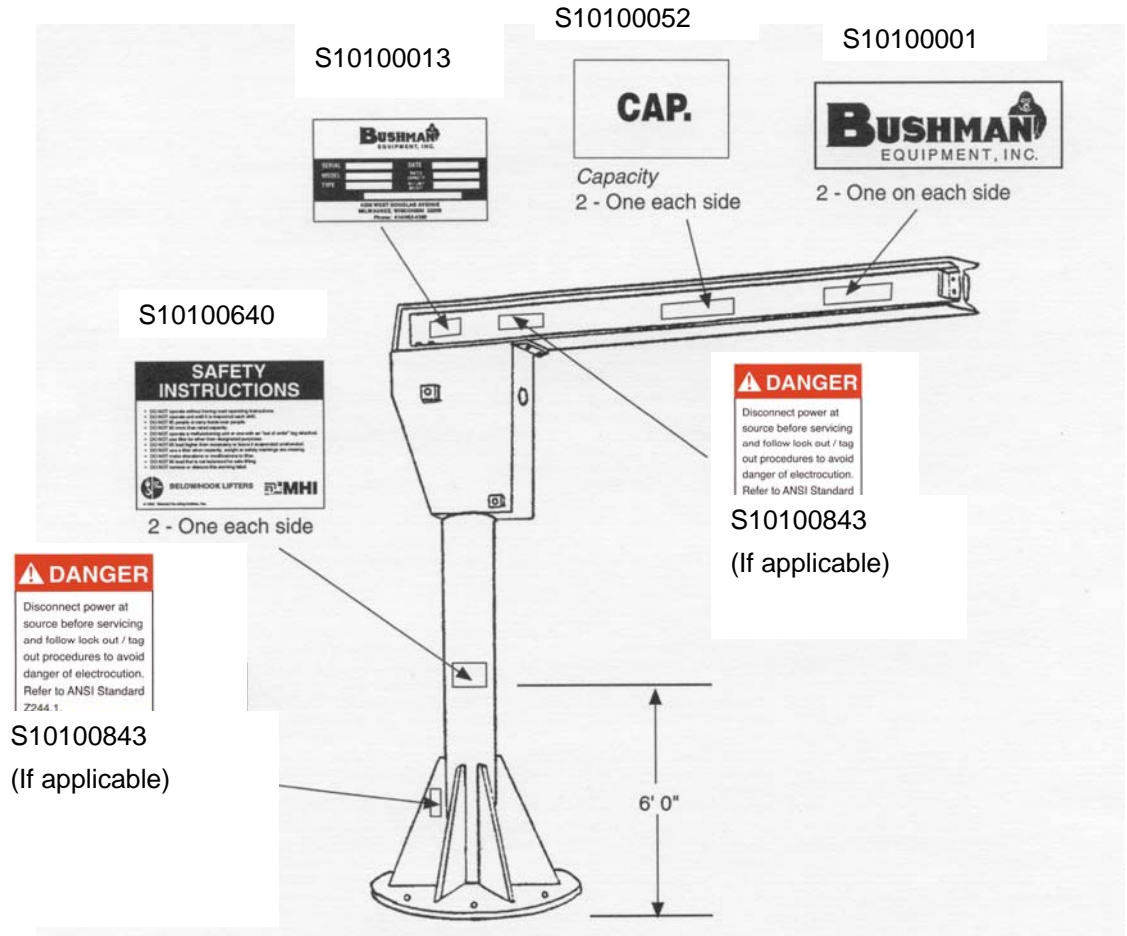

JIB CRANE Model 480

NOTE: High voltage warnings will appear on covers of electrical enclosures and junction boxes when motor controls are furnished.

All safety decals must be kept clean and legible and replaced when necessary. Call or send an email to Bushman Equipment to obtain free replacement decals.