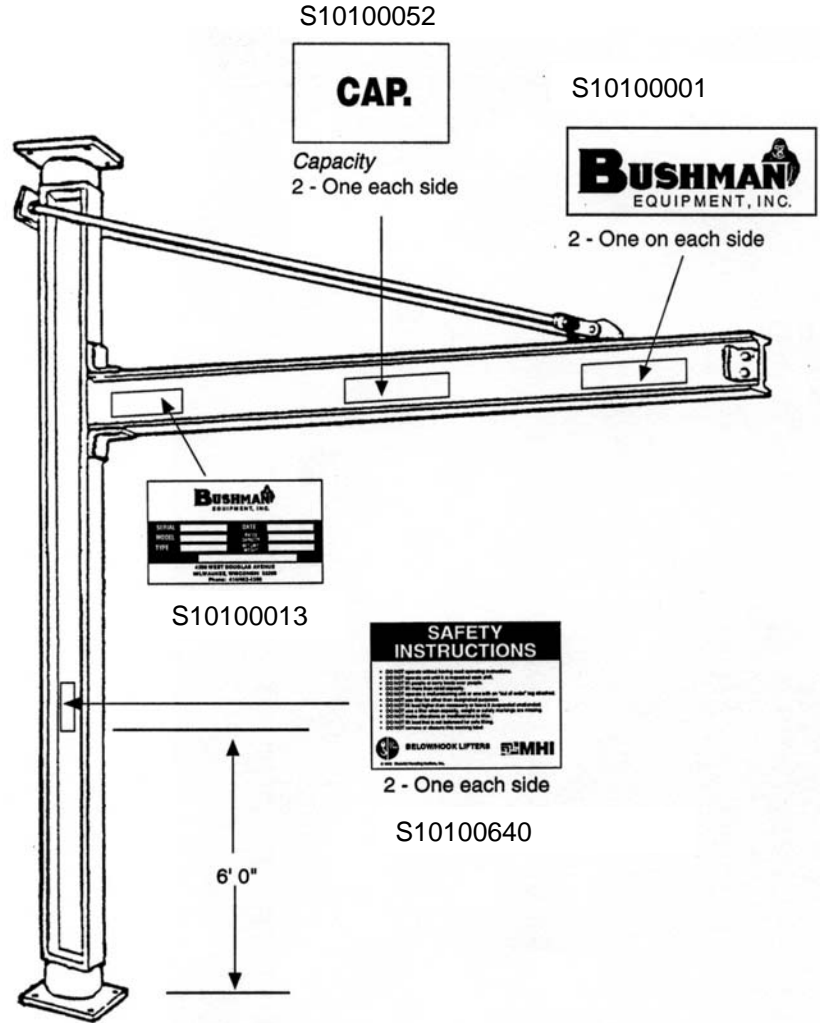

JIB CRANE Model 483-CMTR

All safety decals must be kept clean and legible and replaced when necessary. Call or send an email to Bushman Equipment to obtain free replacement decals.

Serial Number _____

Date _____